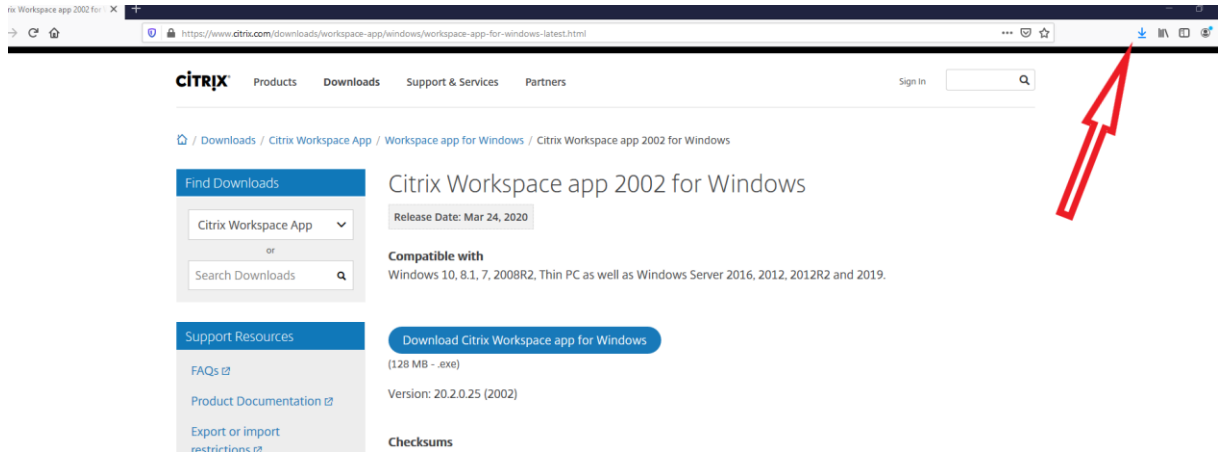

9.8 Firefox: Trykk på den lille pilen og kjør filen.