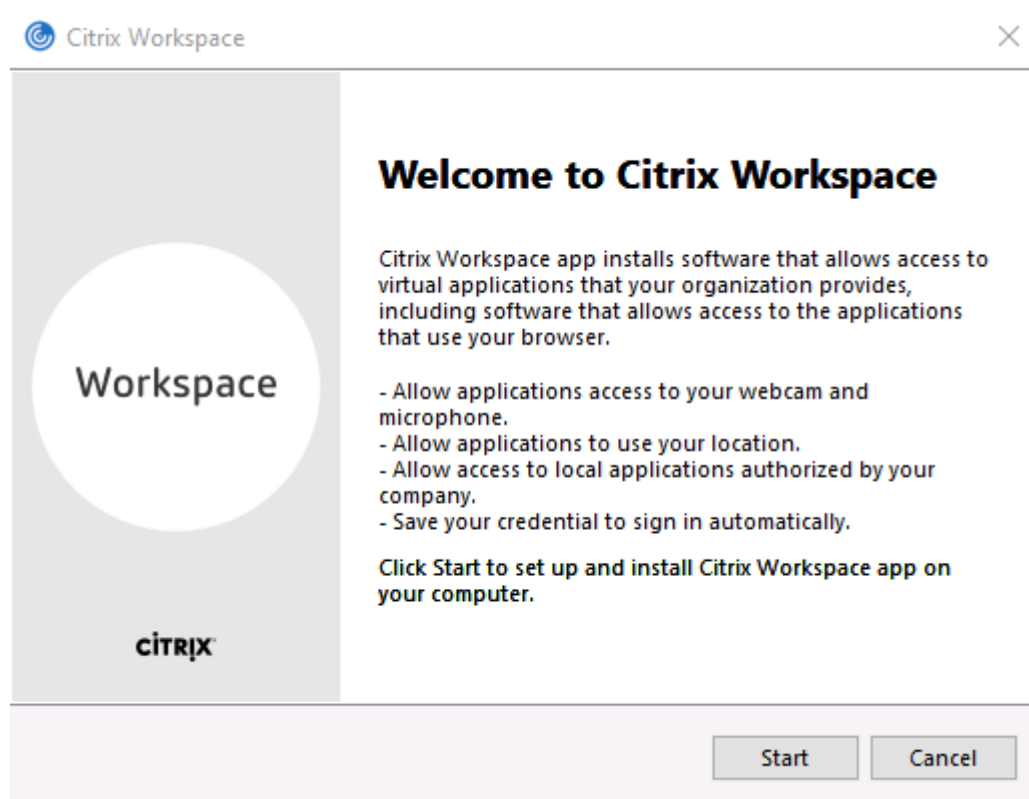

10.1 Installasjon av Citrix starter. Følg stegene under. Trykk «Start»