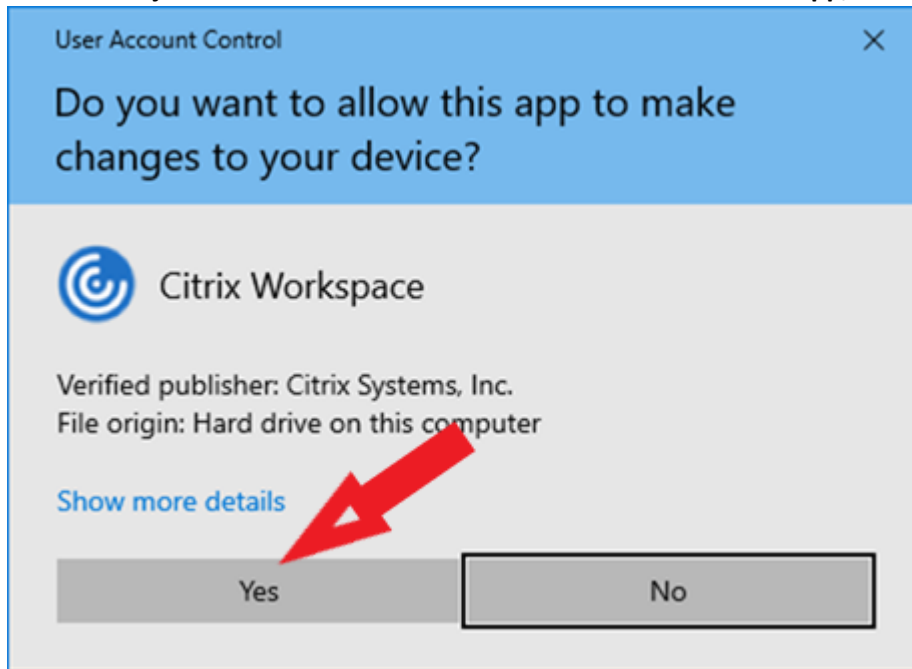

10. Før installasjonen starter vil dette eller tilsvarende bilde komme opp, her trykker du Yes/Ja